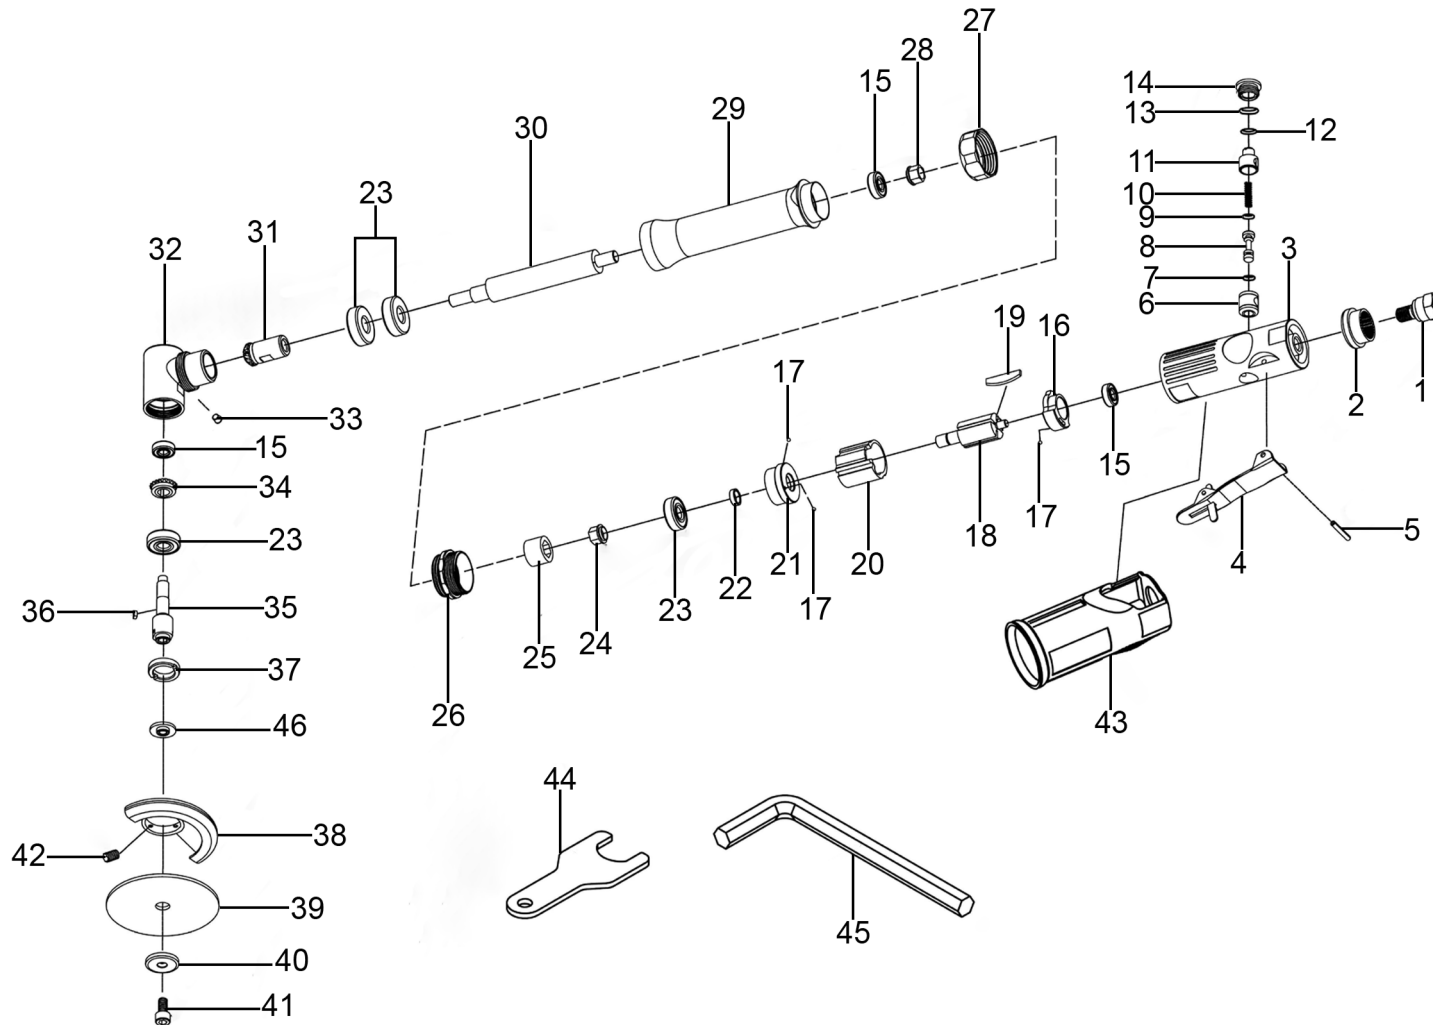

Parts Information:
Air Cut-Off Tool Ø75mm Long Reach
Model No: SA2501

NOTE: It is our policy to continually improve products and as such we reserve the right to alter data, specifications and component parts without prior notice.

sales@sealey.co.uk

www.sealey.co.uk

Parts Information:
Air Cut-Off Tool Ø75mm Long Reach
Model No: SA2501

Item	Part No.	Description
1	SA2501.01	Inlet
2	SA2501.02	End Cap
3	SA2501.03	Housing
4	SA2501.04	Control Lever
5	SA607V2-42	Spring Pin
6	SA2501.06	Bushing
7	SA2501.07	O-Ring
8	SA2501.08	Valve
9	SA77SV4-19	O-Ring
10	SA2501.10	Spring
11	SA2501.11	Speed Control
12	SA802.23	O-Ring
13	SA2501.13	O-Ring
14	SA2501.14	Valve Screw
15	B/696ZZ	Bearing
16	SA2501.16	End Plate
17	SB-2.5	Steel Ball
18	SA2501.18	Rotor
19	SA2501.19	Rotor Vane (Set of 4)
20	SA2501.20	Cylinder
21	SA2501.21	Front End Plate
22	SA2501.22	Bushing
23	B/608ZZ	Bearing
24	SA2501.24	Cap

Item	Part No.	Description
25	SA2501.25	Valve Plug
26	SA2501.26	Nipple
27	SA2501.27	Nut
28	SA2501.28	Cap
29	SA2501.29	Spindle Housing
30	SA2501.30	Spindle
31	SA2501.31	Bevel Gear
32	SA2501.32	Angle Head
33	SA2501.33	Grease Fitting
34	SA2501.34	Bevel Gear
35	SA2501.35	Spindle
36	SA2501.36	Key
37	SA2501.37	Nipple
38	SA2501.38	Protector
39	PTC/3C	Cutting Disc
40	SA2501.40	Flange
41	SCB610.SB	Socket Cap Bolt M6 x 10mm Black
42	GSM34.S	Grub Screw M3 x 4mm
43	SA2501.43	Sleeve
44	SA2501.44	Wrench
45	SA2501.45	Hex Wrench
46	SA2501.46	Flange
--	PTC/3C5	Cutting Disc (Pack of 5)(Not Shown)